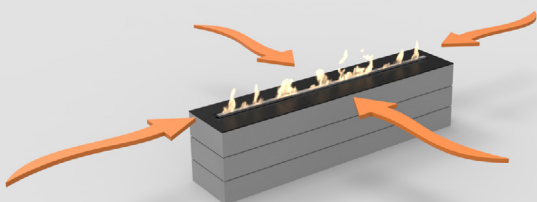

BUILT-IN MANUAL BURNER WITH LIP™

www.decoflame.com

DecoFlame strongly recommends installing one or more glass shields in order to protect the flame from draught, while keeping it vivid. Please see below the situations where the glass is optional and where it is mandatory.

Optional glass