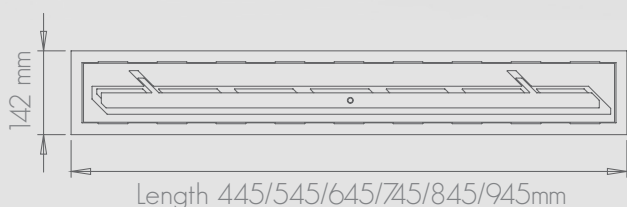

BUILT-IN BURNER WITH LIP