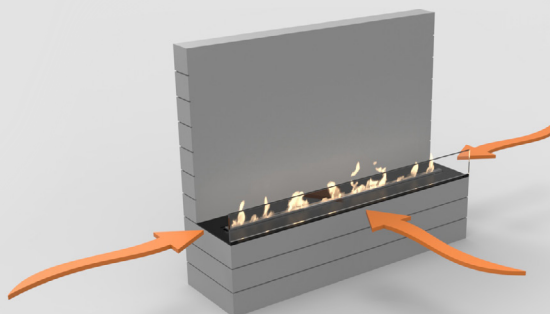

- DecoFlame® brushed stainless steel manual burner
- Brushed stainless steel lip
- Adjustable flame height
- No chimney required
- Shutter tool
- Lighter
- Safety chamber
- Fuel Funnel
- 3M Sponge

TECHNICAL INFORMATION

Finish: Brushed stainless steel and optional hardened, optic-white glass

BUILT-IN BURNER WITH LIP

WALL CUT-OUT

BUILT-IN MANUAL BURNER WITH LIP™

www.decoflame.com

DecoFlame strongly recommends installing one or more glass shields in order to protect the flame from draught, while keeping it vivid. Please see below the situations where the glass is optional and where it is mandatory.

Optional glass

Mandatory glass

Optional glass

Mandatory glass

Optional glass

Mandatory glass

BUILT-IN MANUAL BURNER WITH LIP™

www.decoflame.com