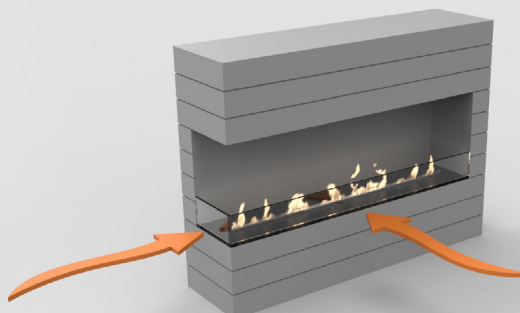

Finish: Brushed stainless steel and optional hardened, optic-white glass

BUILT-IN BURNER WITH LIP

WALL CUT-OUT

BUILT-IN MANUAL BURNER WITH LIP™

www.decoflame.com

DecoFlame strongly recommends installing one or more glass shields in order to protect the flame from draught, while keeping it vivid. Please see below the situations where the glass is optional and where it is mandatory.

Optional glass

Mandatory glass

Optional glass

Mandatory glass

Optional glass

Mandatory glass

BUILT-IN MANUAL BURNER WITH LIP™

www.decoflame.com

It is imperative to follow the indications in the User manual, concerning the installation of decorative or electronic items above the fireplace.

BUILT-IN MANUAL BURNER WITH LIP™

www.decoflame.com

Take a video tour in our showroom