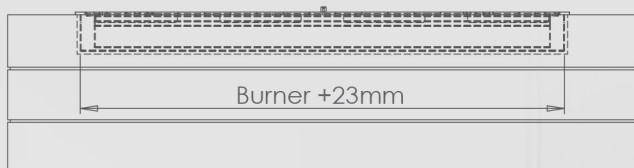

BUILT-IN MANUAL BURNER WITH LIP™

www.decoflame.com

The decoflame® Built-in Manual Burner with Lip™ is part of the made-to-measure range of decoflame® bioethanol fires. Its simple layout makes it versatile and adaptable for a large variety of fireplace applications.

The burner's length can be 400 - 500 - 600 - 700 - 800 - 900mm.

On the following page you can find information about the different sizes and download Autocad Drawings for all of them.

BUILT-IN MANUAL BURNER WITH LIP™