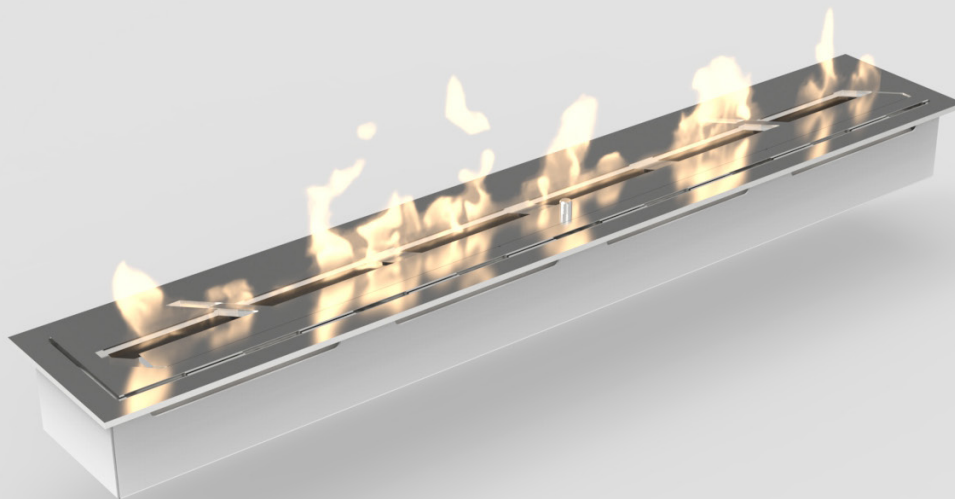

BUILT-IN MANUAL BURNER WITH LIP™

www.decoflame.com

The decoflame® Built-in Manual Burner with Lip™ is part of the made-to-measure range of decoflame® bioethanol fires. Its simple layout makes it versatile and adaptable for a large variety of fireplace applications.

The burner's length can be 400 - 500 - 600 - 700 - 800 - 900mm.

On the following page you can find information about the different sizes and download Autocad Drawings for all of them.

BUILT-IN MANUAL BURNER WITH LIP™

- DecoFlame® brushed stainless steel manual burner
- Brushed stainless steel lip
- Adjustable flame height
- No chimney required
- Shutter tool
- Lighter
- Safety chamber
- Fuel Funnel
- 3M Sponge

TECHNICAL INFORMATION

Finish: Brushed stainless steel and optional hardened, optic-white glass

BUILT-IN BURNER WITH LIP

WALL CUT-OUT

BUILT-IN MANUAL BURNER WITH LIP™

www.decoflame.com

DecoFlame strongly recommends installing one or more glass shields in order to protect the flame from draught, while keeping it vivid. Please see below the situations where the glass is optional and where it is mandatory.