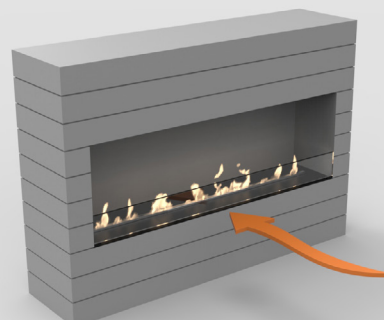

BUILT-IN MANUAL BURNER WITH LIP™

www.decoflame.com

The decoflame® Built-in Manual Burner with Lip™ is part of the made-to-measure range of decoflame® bioethanol fires. Its simple layout makes it versatile and adaptable for a large variety of fireplace applications.

Finish: Brushed stainless steel and optional hardened, optic-white glass

BUILT-IN BURNER WITH LIP

WALL CUT-OUT

BUILT-IN MANUAL BURNER WITH LIP™

www.decoflame.com

DecoFlame strongly recommends installing one or more glass shields in order to protect the flame from draught, while keeping it vivid. Please see below the situations where the glass is optional and where it is mandatory.

Optional glass

Mandatory glass

Optional glass

Mandatory glass

Optional glass

Mandatory glass

BUILT-IN MANUAL BURNER WITH LIP™

www.decoflame.com