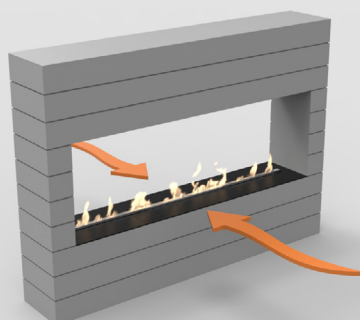

BUILT-IN MANUAL BURNER WITH LIP™

www.decoflame.com

The decoflame® Built-in Manual Burner with Lip™ is part of the made-to-measure range of decoflame® bioethanol fires. Its simple layout makes it versatile and adaptable for a large variety of fireplace applications.

Finish: Brushed stainless steel and optional hardened, optic-white glass

BUILT-IN BURNER WITH LIP

WALL CUT-OUT

BUILT-IN MANUAL BURNER WITH LIP™

www.decoflame.com

DecoFlame strongly recommends installing one or more glass shields in order to protect the flame from draught, while keeping it vivid. Please see below the situations where the glass is optional and where it is mandatory.

Optional glass

Mandatory glass

Optional glass

Mandatory glass

Optional glass

Mandatory glass

BUILT-IN MANUAL BURNER WITH LIP™

www.decoflame.com