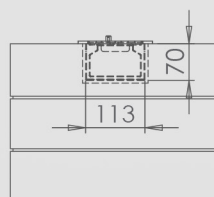

The burner's length can be 400 - 500 - 600 - 700 - 800 - 900mm.

On the following page you can find information about the different sizes and download Autocad Drawings for all of them.

BUILT-IN MANUAL BURNER WITH LIP™