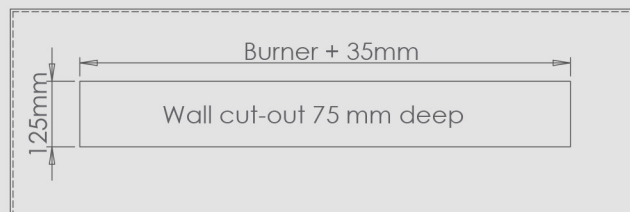

BUILT-IN MANUAL BURNER WITH LIP™

www.decoflame.com

The decoflame® Built-in Manual Burner with Lip™ is part of the made-to-measure range of decoflame® bioethanol fires. Its simple layout makes it versatile and adaptable for a large variety of fireplace applications.

The burner's length can be 400 - 500 - 600 - 700 - 800 - 900mm.

On the following page you can find information about the different sizes and download Autocad Drawings for all of them.

BUILT-IN MANUAL BURNER WITH LIP™