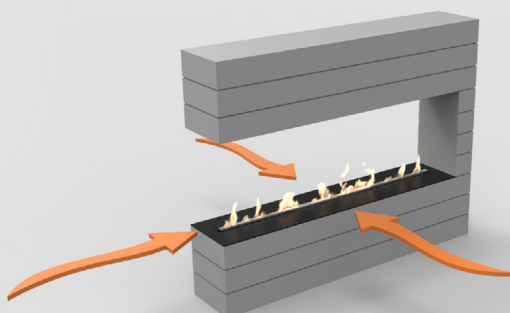

Finish: Brushed stainless steel and optional hardened, optic-white glass

BUILT-IN BURNER WITH LIP

WALL CUT-OUT

BUILT-IN MANUAL BURNER WITH LIP™

www.decoflame.com

DecoFlame strongly recommends installing one or more glass shields in order to protect the flame from draught, while keeping it vivid. Please see below the situations where the glass is optional and where it is mandatory.

Optional glass

Mandatory glass

Optional glass

Mandatory glass

Optional glass

Mandatory glass

BUILT-IN MANUAL BURNER WITH LIP™

www.decoflame.com