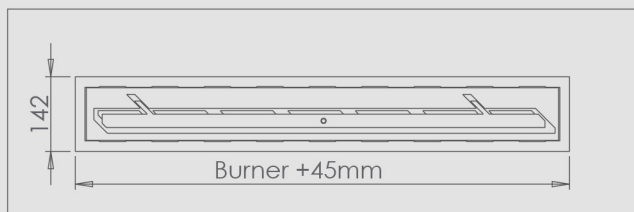

BUILT-IN MANUAL BURNER WITH LIP™

www.decoflame.com

The decoflame® Built-in Manual Burner with Lip™ is part of the made-to-measure range of decoflame® bioethanol fires. Its simple layout makes it versatile and adaptable for a large variety of fireplace applications.

The burner's length can be 400 - 500 - 600 - 700 - 800 - 900mm.

On the following page you can find information about the different sizes and download Autocad Drawings for all of them.

BUILT-IN MANUAL BURNER WITH LIP™