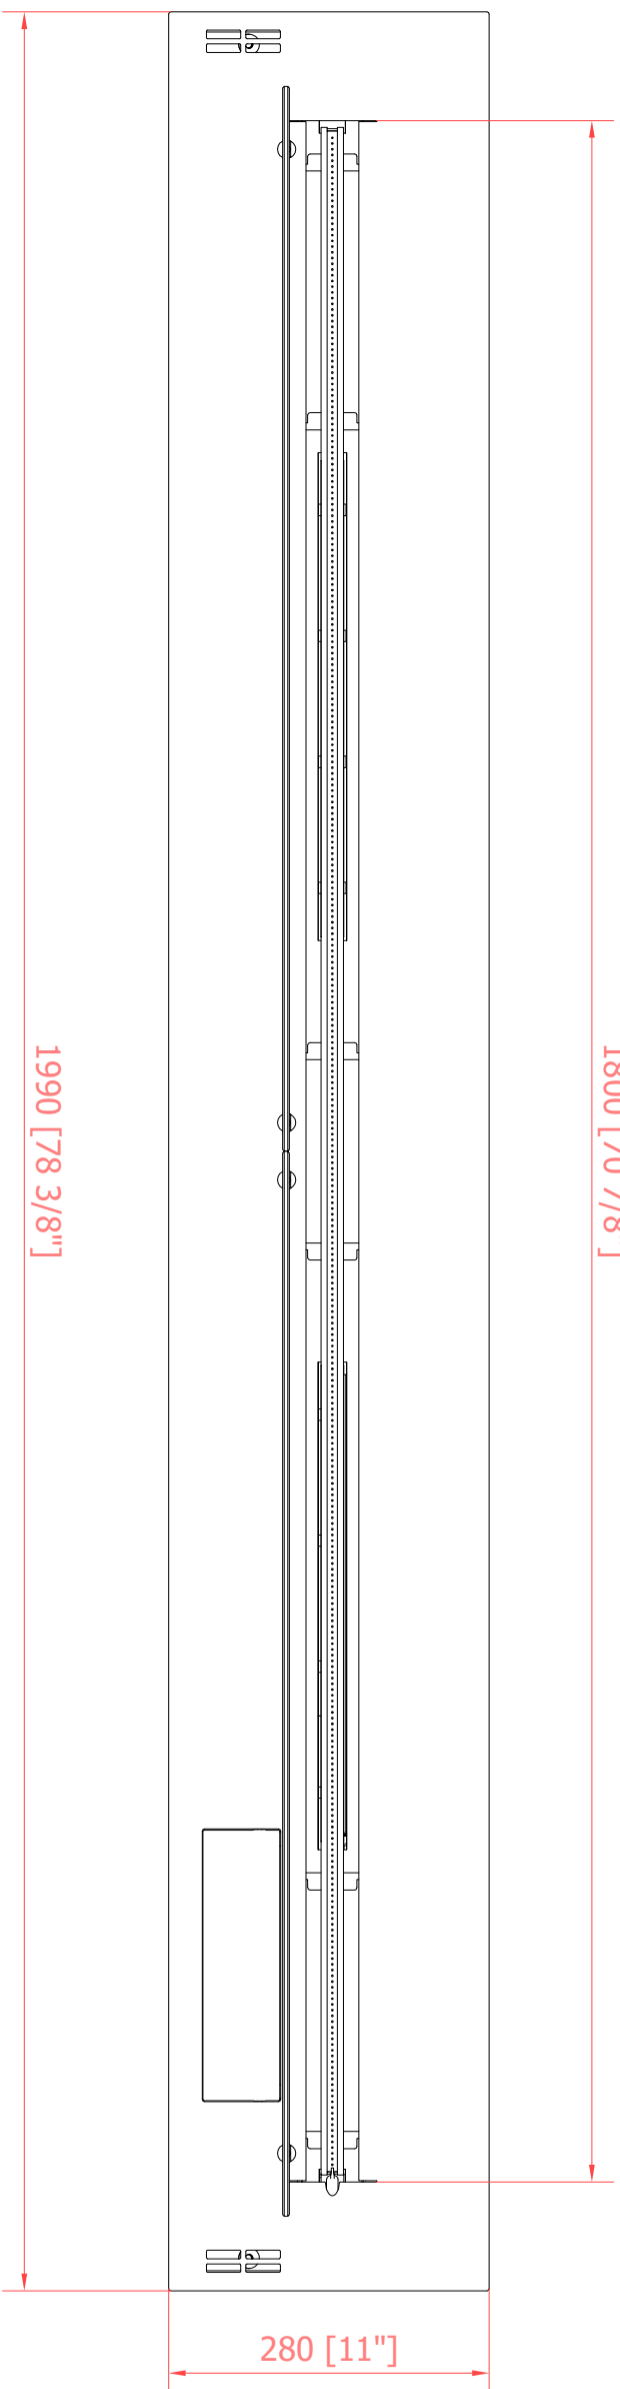

1860 [73 1/4"]

1800 [70 7/8"]

305 [12"]

359 [14 1/8"]

1990 [78 3/8"]

280 [11"]

**planika**  
INTELLIGENT FIRE