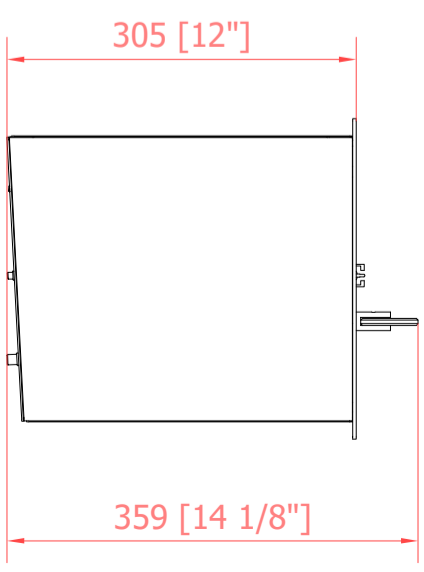

1860 [73 1/4"]

1800 [70 7/8"]

305 [12"]

359 [14 1/8"]

1990 [78 3/8"]

280 [11"]

**planika**  
INTELLIGENT FIRE