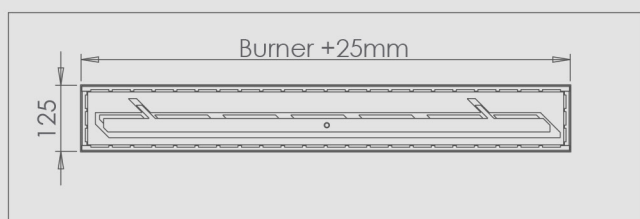

BUILT-IN MANUAL BURNER™

www.decoflame.com

The decoflame® Built-in Manual Burner™ is part of the made-to-measure range of decoflame® bioethanol fires. Its simple layout makes it versatile and adaptable for a large variety of fireplace applications.

The burner's length can be 400 - 500 - 600 - 700 - 800 - 900mm.

On the following page you can find information about the different sizes and download Autocad Drawings for all of them.

BUILT-IN MANUAL BURNER™

- DecoFlame® brushed stainless steel manual burner
- Adjustable flame height
- No chimney required
- Shutter tool
- Lighter
- Black Safety chamber
- Fuel Funnel
- 3M Sponge

TECHNICAL INFORMATION

	400	500	600	700	800	900
Fuel Capacity: L	1.9	2,5	3,1	3,6	4,1	4,6
Fuel consumption: L/h	0,33	0,42	0,52	0,60	0,68	0,77
Burning time: h	3 - 6	4 - 7	5 - 8	5 - 9	5 - 9	5 - 10
Heat output max.: kW	2	2,5	3	3,5	4	4,5
Net weight: kg	6,3	7,4	8,6	9,7	10,9	12
Minimum room size: m ³	42	51	60	70	80	90