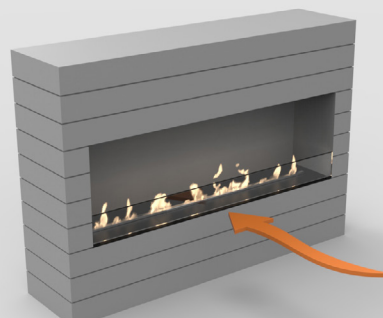

BUILT-IN MANUAL BURNER™

www.decoflame.com

The decoflame® Built-in Manual Burner™ is part of the made-to-measure range of decoflame® bioethanol fires. Its simple layout makes it versatile and adaptable for a large variety of fireplace applications.

- DecoFlame® brushed stainless steel manual burner
- Adjustable flame height
- No chimney required
- Shutter tool
- Lighter
- Black Safety chamber
- Fuel Funnel
- 3M Sponge

TECHNICAL INFORMATION

	400	500	600	700	800	900
Fuel Capacity: L	1.9	2,5	3,1	3,6	4,1	4,6
Fuel consumption: L/h	0,33	0,42	0,52	0,60	0,68	0,77
Burning time: h	3 - 6	4 - 7	5 - 8	5 - 9	5 - 9	5 - 10
Heat output max.: kW	2	2,5	3	3,5	4	4,5
Net weight: kg	6,3	7,4	8,6	9,7	10,9	12
Minimum room size: m ³	42	51	60	70	80	90

Finish: Brushed stainless steel and optional hardened, optic-white glass

BUILT-IN BURNER

WALL CUT-OUT

BUILT-IN MANUAL BURNER™

www.decoflame.com

DecoFlame strongly recommends installing one or more glass shields in order to protect the flame from draught, while keeping it vivid. The glass shield is available on request and can be mounted on the furniture/wall in which the fireplace is installed. Please see below the situations where the glass is optional and where it is mandatory.

Optional glass

Mandatory glass

Optional glass

Mandatory glass

Optional glass

Mandatory glass

BUILT-IN MANUAL BURNER™

www.decoflame.com