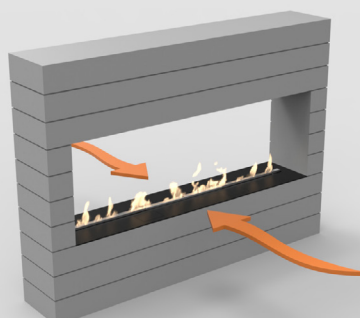

BUILT-IN MANUAL BURNER™

www.decoflame.com

The decoflame® Built-in Manual Burner™ is part of the made-to-measure range of decoflame® bioethanol fires. Its simple layout makes it versatile and adaptable for a large variety of fireplace applications.

- DecoFlame® brushed stainless steel manual burner
- Adjustable flame height
- No chimney required
- Shutter tool
- Lighter
- Black Safety chamber
- Fuel Funnel
- 3M Sponge

TECHNICAL INFORMATION

	400	500	600	700	800	900
Fuel Capacity: L	1.9	2,5	3,1	3,6	4,1	4,6
Fuel consumption: L/h	0,33	0,42	0,52	0,60	0,68	0,77
Burning time: h	3 - 6	4 - 7	5 - 8	5 - 9	5 - 9	5 - 10
Heat output max.: kW	2	2,5	3	3,5	4	4,5
Net weight: kg	6,3	7,4	8,6	9,7	10,9	12
Minimum room size: m ³	42	51	60	70	80	90

Finish: Brushed stainless steel and optional hardened, optic-white glass

BUILT-IN BURNER

WALL CUT-OUT

BUILT-IN MANUAL BURNER™

www.decoflame.com

DecoFlame strongly recommends installing one or more glass shields in order to protect the flame from draught, while keeping it vivid. The glass shield is available on request and can be mounted on the furniture/wall in which the fireplace is installed. Please see below the situations where the glass is optional and where it is mandatory.

Optional glass

Mandatory glass

Optional glass

Mandatory glass

Optional glass

Mandatory glass

BUILT-IN MANUAL BURNER™

www.decoflame.com