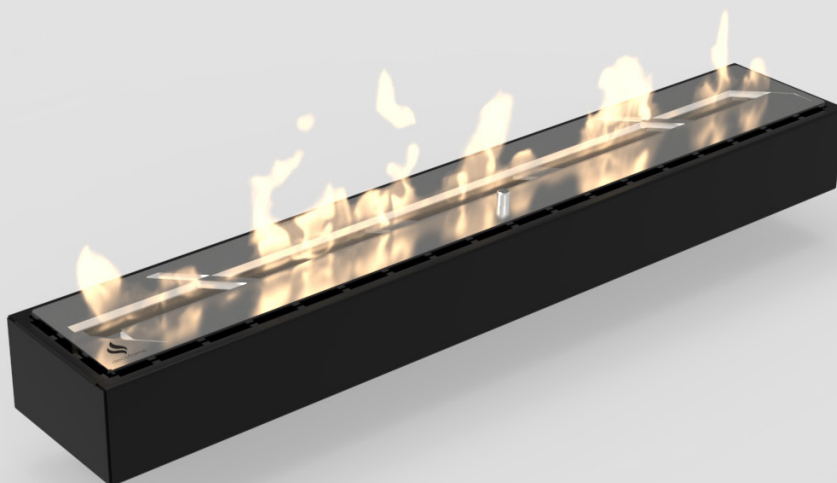

BUILT-IN MANUAL BURNER™

www.decoflame.com

The decoflame® Built-in Manual Burner™ is part of the made-to-measure range of decoflame® bioethanol fires. Its simple layout makes it versatile and adaptable for a large variety of fireplace applications.

- DecoFlame® brushed stainless steel manual burner
- Adjustable flame height
- No chimney required
- Shutter tool
- Lighter
- Black Safety chamber
- Fuel Funnel
- 3M Sponge

TECHNICAL INFORMATION

	400	500	600	700	800	900
Fuel Capacity: L	1.9	2,5	3,1	3,6	4,1	4,6
Fuel consumption: L/h	0,33	0,42	0,52	0,60	0,68	0,77
Burning time: h	3 - 6	4 - 7	5 - 8	5 - 9	5 - 9	5 - 10
Heat output max.: kW	2	2,5	3	3,5	4	4,5
Net weight: kg	6,3	7,4	8,6	9,7	10,9	12
Minimum room size: m ³	42	51	60	70	80	90

Finish: Brushed stainless steel and optional hardened, optic-white glass

BUILT-IN BURNER

WALL CUT-OUT

BUILT-IN MANUAL BURNER™

www.decoflame.com

DecoFlame strongly recommends installing one or more glass shields in order to protect the flame from draught, while keeping it vivid. The glass shield is available on request and can be mounted on the furniture/wall in which the fireplace is installed. Please see below the situations where the glass is optional and where it is mandatory.