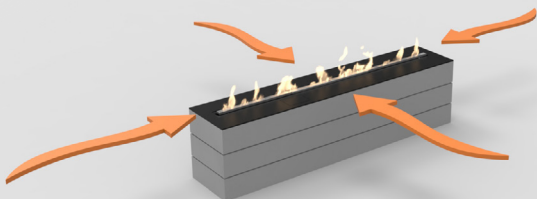

BUILT-IN MANUAL BURNER™

www.decoflame.com

DecoFlame strongly recommends installing one or more glass shields in order to protect the flame from draught, while keeping it vivid. The glass shield is available on request and can be mounted on the furniture/wall in which the fireplace is installed. Please see below the situations where the glass is optional and where it is mandatory.

Optional glass