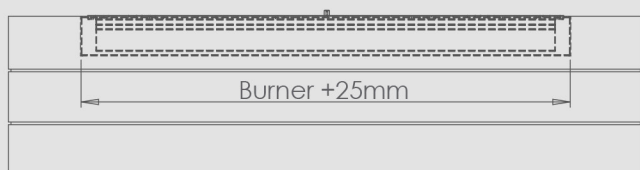

BUILT-IN MANUAL BURNER™

www.decoflame.com

The decoflame® Built-in Manual Burner™ is part of the made-to-measure range of decoflame® bioethanol fires. Its simple layout makes it versatile and adaptable for a large variety of fireplace applications.

The burner's length can be 400 - 500 - 600 - 700 - 800 - 900mm.

On the following page you can find information about the different sizes and download Autocad Drawings for all of them.

BUILT-IN MANUAL BURNER™

- DecoFlame® brushed stainless steel manual burner
- Adjustable flame height
- No chimney required
- Shutter tool
- Lighter
- Black Safety chamber
- Fuel Funnel
- 3M Sponge

TECHNICAL INFORMATION

	400	500	600	700	800	900
Fuel Capacity: L	1.9	2,5	3,1	3,6	4,1	4,6
Fuel consumption: L/h	0,33	0,42	0,52	0,60	0,68	0,77
Burning time: h	3 - 6	4 - 7	5 - 8	5 - 9	5 - 9	5 - 10
Heat output max.: kW	2	2,5	3	3,5	4	4,5
Net weight: kg	6,3	7,4	8,6	9,7	10,9	12
Minimum room size: m ³	42	51	60	70	80	90