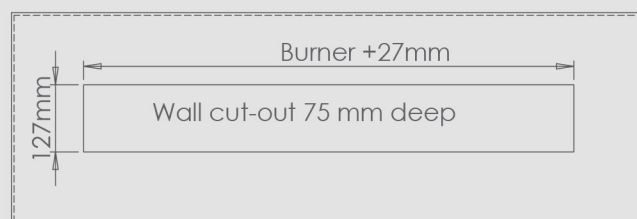

BUILT-IN MANUAL BURNER™

www.decoflame.com

The decoflame® Built-in Manual Burner™ is part of the made-to-measure range of decoflame® bioethanol fires. Its simple layout makes it versatile and adaptable for a large variety of fireplace applications.

The burner's length can be 400 - 500 - 600 - 700 - 800 - 900mm.

On the following page you can find information about the different sizes and download Autocad Drawings for all of them.

BUILT-IN MANUAL BURNER™

- DecoFlame® brushed stainless steel manual burner
- Adjustable flame height
- No chimney required
- Shutter tool
- Lighter
- Black Safety chamber
- Fuel Funnel
- 3M Sponge

TECHNICAL INFORMATION

	400	500	600	700	800	900
Fuel Capacity: L	1.9	2,5	3,1	3,6	4,1	4,6
Fuel consumption: L/h	0,33	0,42	0,52	0,60	0,68	0,77
Burning time: h	3 - 6	4 - 7	5 - 8	5 - 9	5 - 9	5 - 10
Heat output max.: kW	2	2,5	3	3,5	4	4,5
Net weight: kg	6,3	7,4	8,6	9,7	10,9	12
Minimum room size: m ³	42	51	60	70	80	90