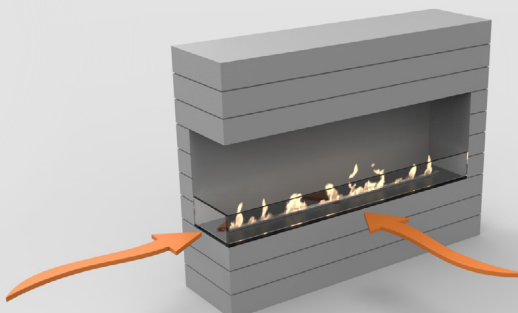

BUILT-IN MANUAL BURNER™

www.decoflame.com

The decoflame® Built-in Manual Burner™ is part of the made-to-measure range of decoflame® bioethanol fires. Its simple layout makes it versatile and adaptable for a large variety of fireplace applications.

- DecoFlame® brushed stainless steel manual burner
- Adjustable flame height
- No chimney required
- Shutter tool
- Lighter
- Black Safety chamber
- Fuel Funnel
- 3M Sponge

TECHNICAL INFORMATION

	400	500	600	700	800	900
Fuel Capacity: L	1.9	2,5	3,1	3,6	4,1	4,6
Fuel consumption: L/h	0,33	0,42	0,52	0,60	0,68	0,77
Burning time: h	3 - 6	4 - 7	5 - 8	5 - 9	5 - 9	5 - 10
Heat output max.: kW	2	2,5	3	3,5	4	4,5
Net weight: kg	6,3	7,4	8,6	9,7	10,9	12
Minimum room size: m ³	42	51	60	70	80	90

Finish: Brushed stainless steel and optional hardened, optic-white glass

BUILT-IN BURNER

WALL CUT-OUT

BUILT-IN MANUAL BURNER™

www.decoflame.com

DecoFlame strongly recommends installing one or more glass shields in order to protect the flame from draught, while keeping it vivid. The glass shield is available on request and can be mounted on the furniture/wall in which the fireplace is installed. Please see below the situations where the glass is optional and where it is mandatory.

Optional glass

Mandatory glass

Optional glass

Mandatory glass

Optional glass

Mandatory glass

BUILT-IN MANUAL BURNER™

www.decoflame.com